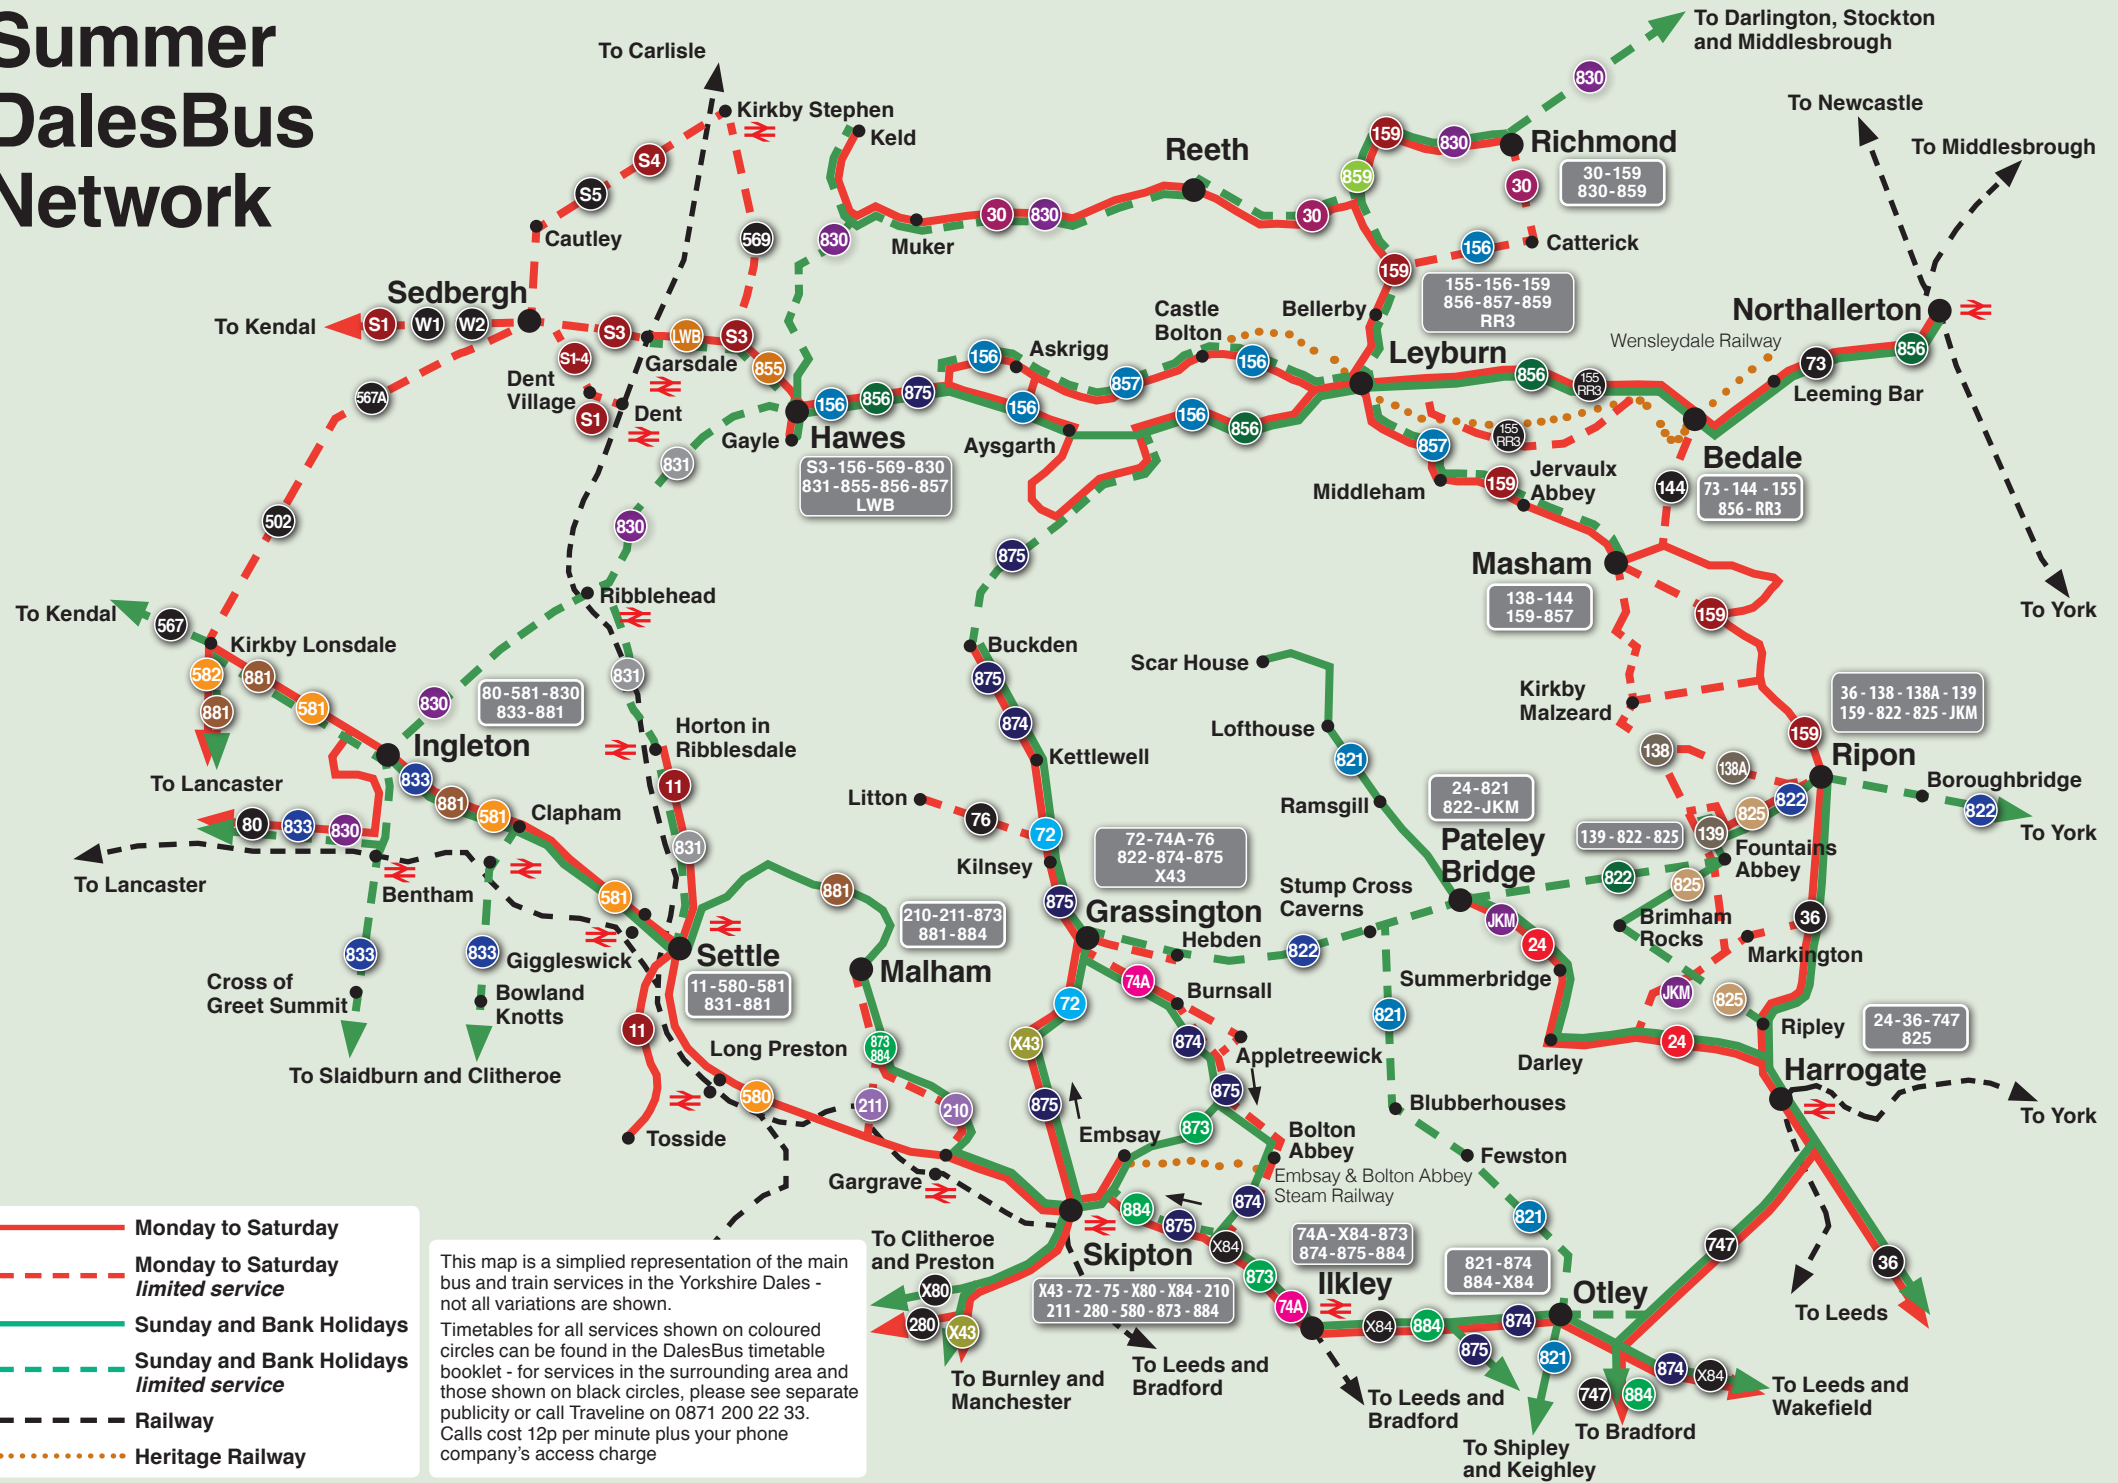

Summer DalesBus Network

- Monday to Saturday
- - - Monday to Saturday *limited service*
- Sunday and Bank Holidays
- - - Sunday and Bank Holidays *limited service*
- - - Railway
- ⋯ Heritage Railway

This map is a simplified representation of the main bus and train services in the Yorkshire Dales - not all variations are shown.

Timetables for all services shown on coloured circles can be found in the DalesBus timetable booklet - for services in the surrounding area and those shown on black circles, please see separate publicity or call Traveline on 0871 200 22 33.

Calls cost 12p per minute plus your phone company's access charge