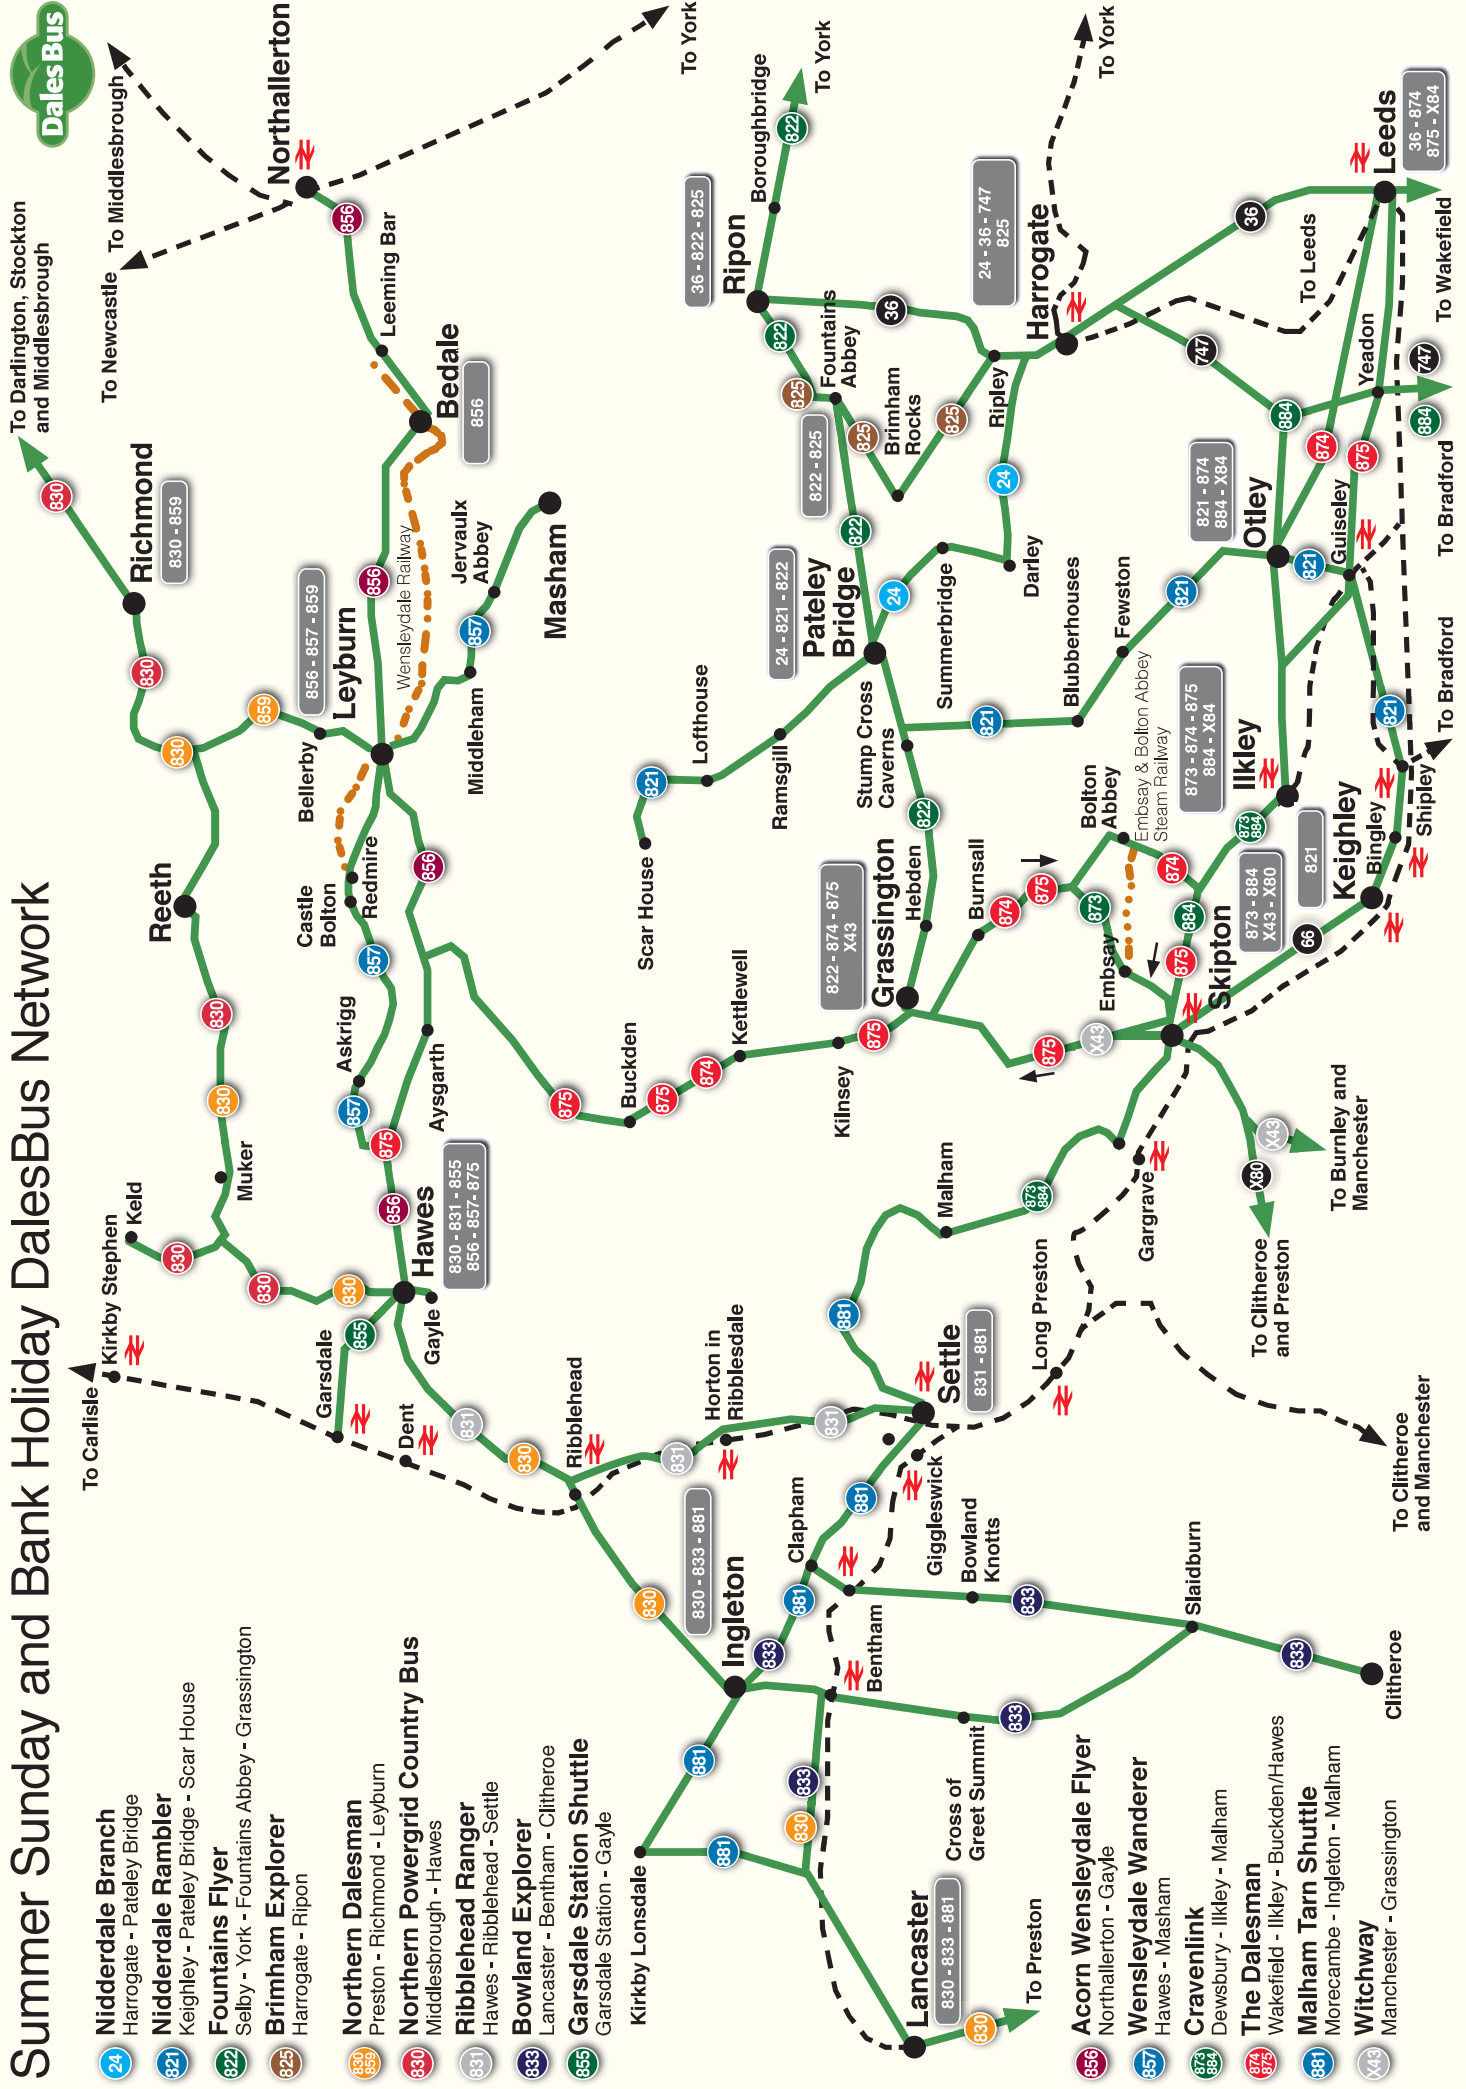

# Summer Sunday and Bank Holiday DalesBus Network

- 24** **Nidderdale Branch**  
Harrogate - Pateley Bridge
- 821** **Nidderdale Rambler**  
Keighley - Pateley Bridge - Scar House
- 822** **Fountains Flyer**  
Selby - York - Fountains Abbey - Grassington
- 825** **Brimham Explorer**  
Harrogate - Ripon
- 830** **Northern Dalesman**  
Preston - Richmond - Leyburn
- 831** **Northern Powergrid Country Bus**  
Middlesbrough - Hawes
- 833** **Ribblehead Ranger**  
Hawes - Ribblesdale - Settle
- 833** **Bowland Explorer**  
Lancaster - Bentham - Clitheroe
- 855** **Garsdale Station Shuttle**  
Garsdale Station - Gayle
- 881** **Kirkby Lonsdale**  
Kirkby Lonsdale
- 881** **Lancaster**  
830 - 833 - 881
- 881** **Acorn Wensleydale Flyer**  
Northallerton - Gayle
- 881** **Wensleydale Wanderer**  
Hawes - Masham
- 881** **Cravenlink**  
Dewsbury - Ilkley - Malham
- 881** **The Dalesman**  
Wakefield - Ilkley - Buckden/Hawes
- 881** **Malham Tarn Shuttle**  
Morecambe - Ingleton - Malham
- 881** **Witchway**  
Manchester - Grassington